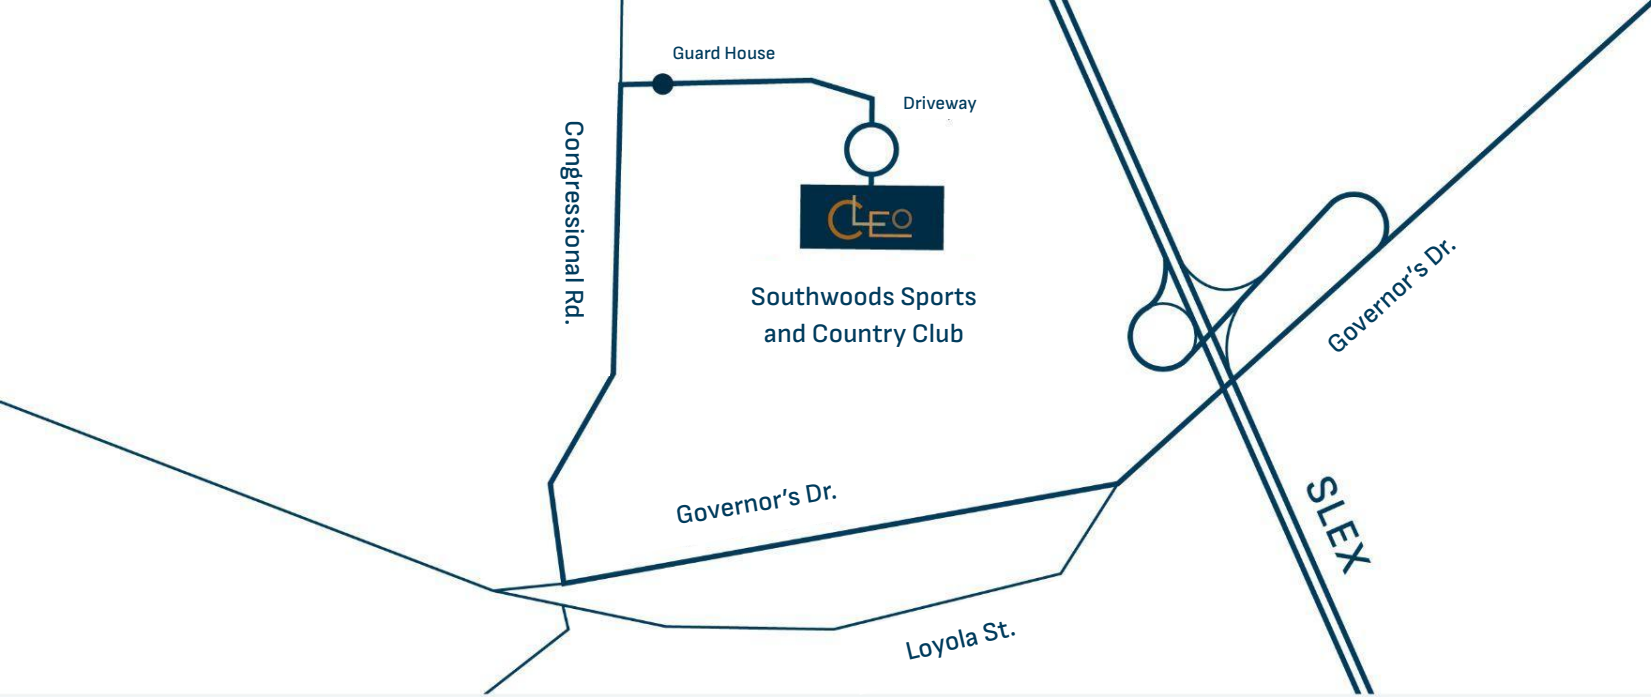

Where sophistication meets natural beauty,

Cleo brings a burst of understated elegance and energy to every gathering, making every event a truly memorable one.