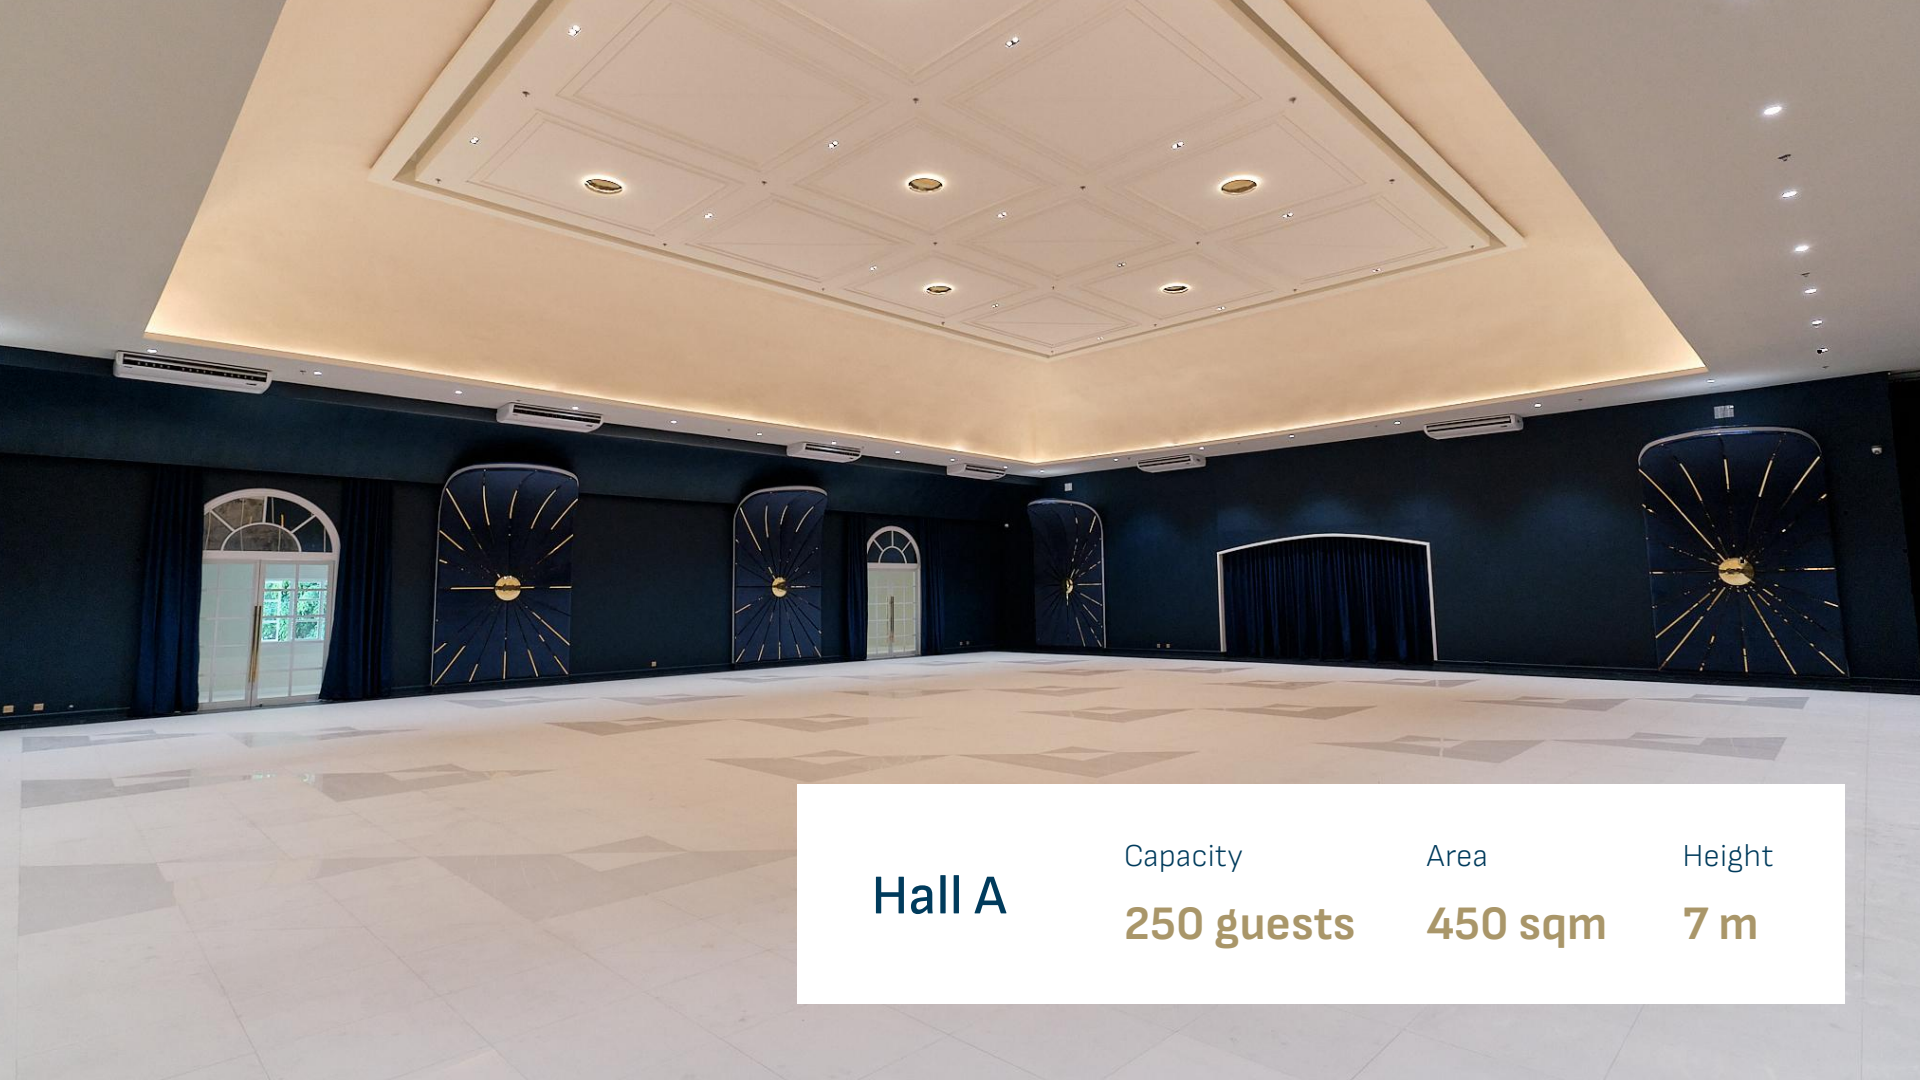

Hall A

Capacity

250 guests

Area

450 sqm

Height

7 m